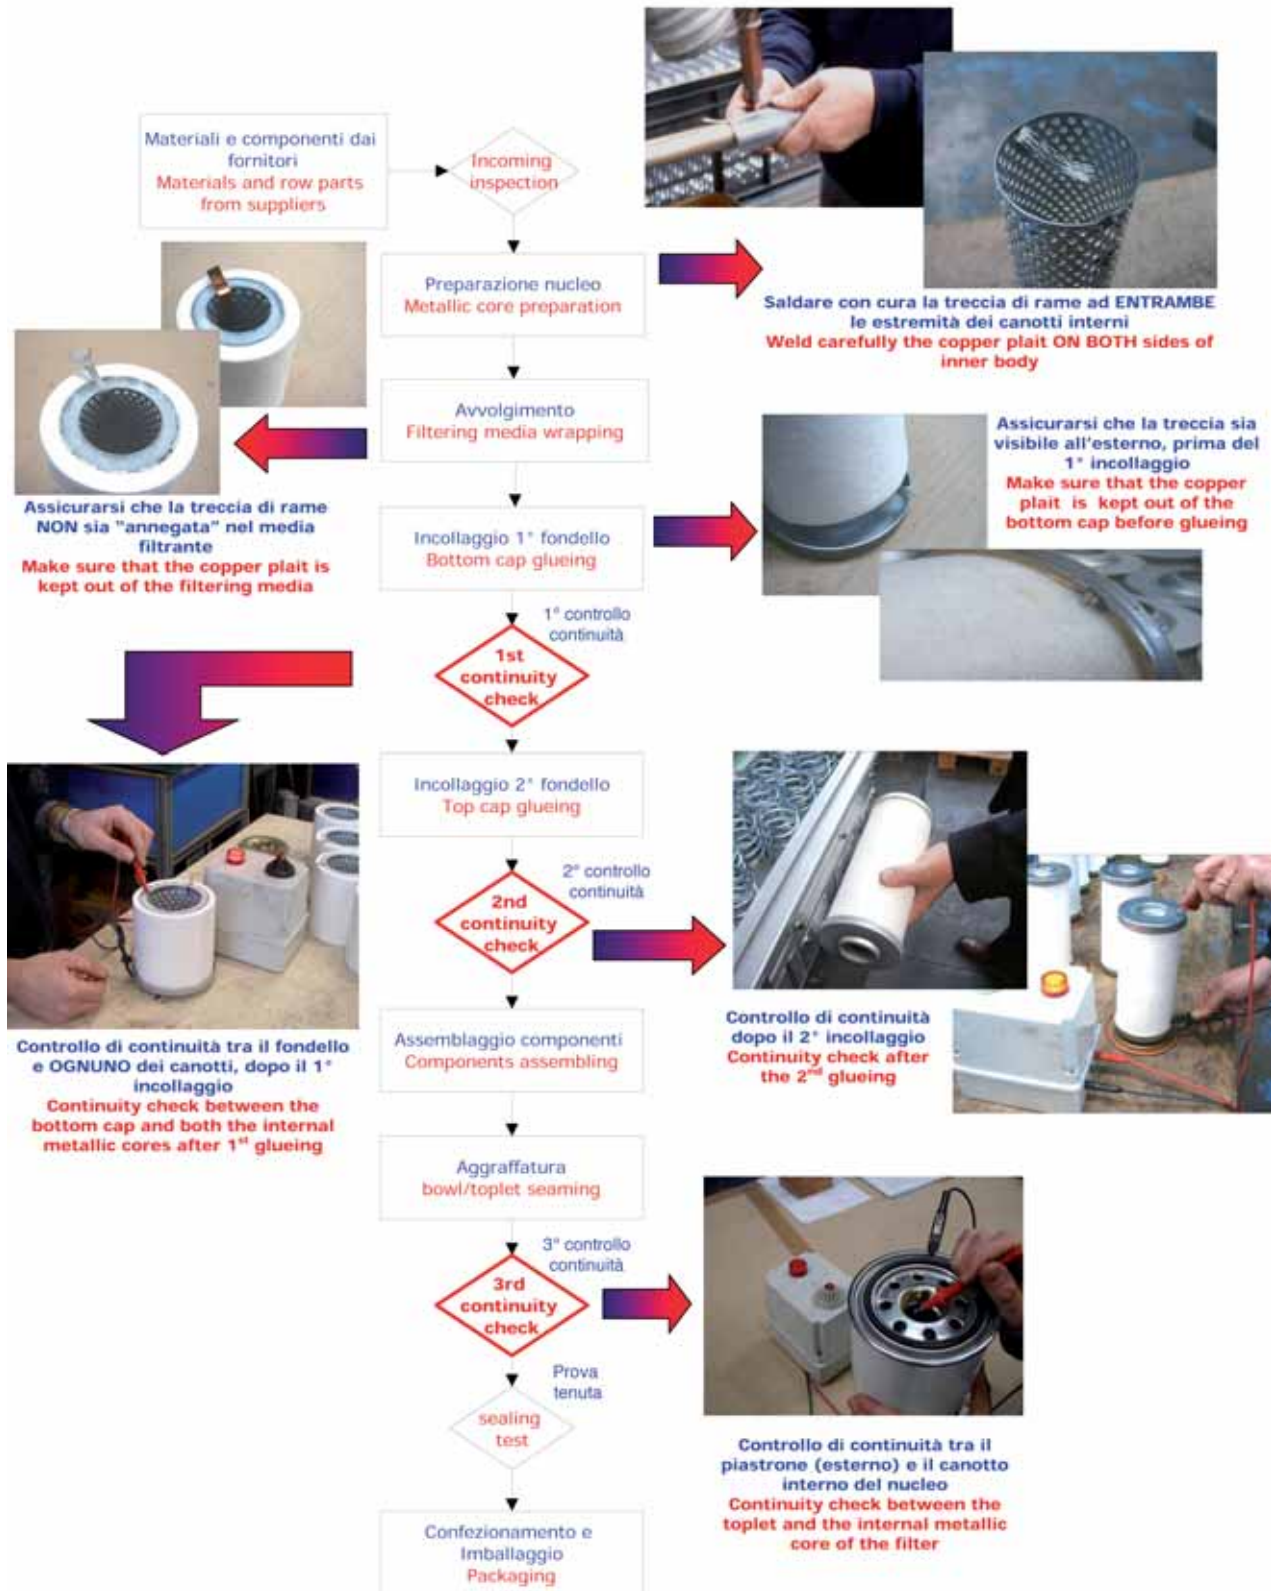

SOTRAS

SPIN-ON OIL FILTERS

Thanks to its experience in the hydraulic sector, SOTRAS has developed a range of oil filters, especially suitable for screw and vane compressor applications, "bearing in mind," that these filters will have to endure sudden changes and extreme limits in pressure and temperature. The oil filters that SOTRAS offers are usually of the spin-on type and can be provided with a by pass valve, if it is not already to be found on the heads or in the lubrication circuit. Generally the most commonly used filtering media is made of cellulose, however fibreglass and metallic mesh versions are available on request. Every batch undergoes stringent laboratory performance tests in terms of resistance to cyclic and maximum working pressure.