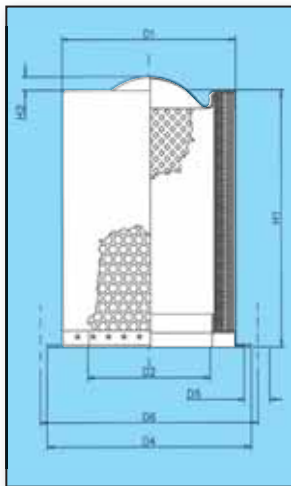

OIL SEPARATOR

TYPE 4

OIL FILTERS