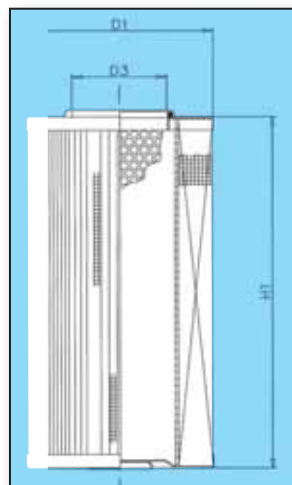

OIL SEPARATOR

OIL FILTERS

TYPE 7