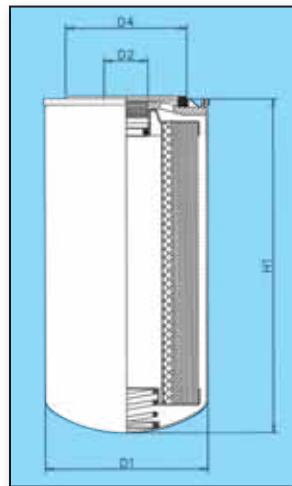

OIL SEPARATOR

TYPE 5

OIL FILTERS