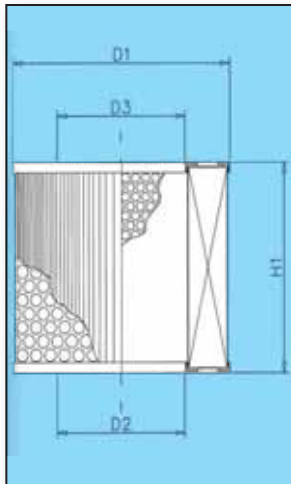

AIR FILTER

TYPE 1