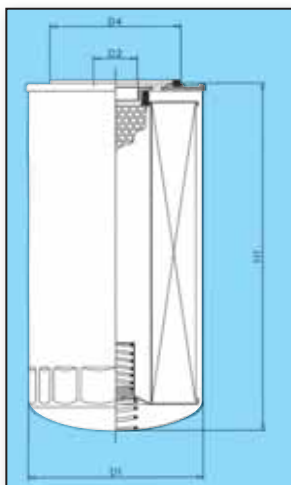

OIL FILTERS

TYPE 6